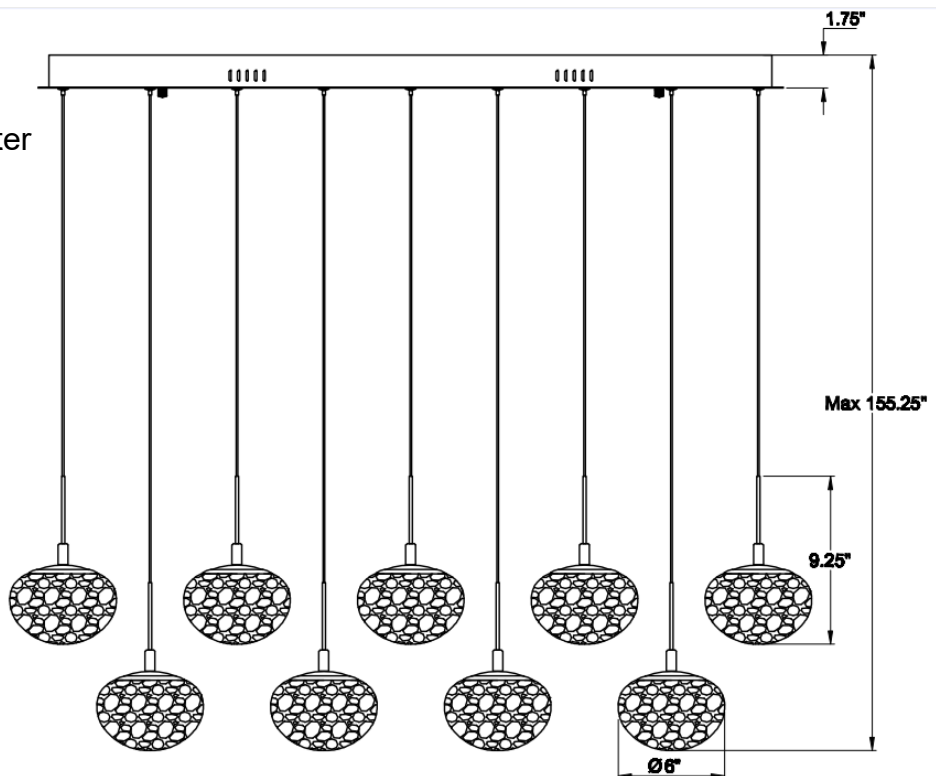

Calcolo, 14 Light Rectangular LED Chandelier, Matte Black

Specifications:

- Model#: 12126-02
- Finish: Matte Black
- Glass/Shade: D6" x H4.25"
- Material: Steel+Aluminum+Natural Alabaster
- Dimension: L41.25" x W17.75" x H9.25"
- Lamping: Integrated LED
- Wattage: 14 x 8W
- Voltage: 120V
- Color Temperature: 3000K
- CRI: 90
- Delivered Lumen: 5600lm
- Dimmable: Yes
- Max. Height: 153"
- Canopy Dimension:
L41.25" x W17.75" x H1.75"
- Product Weight: 66.2 lbs.